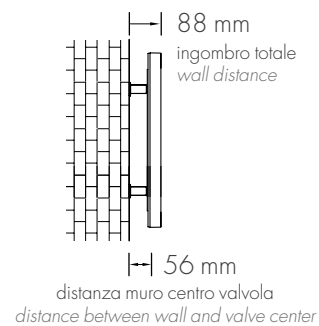

ARGO

disponibile in versione idraulico
available in hydraulic version

L (mm)	H (mm)	WATT $\Delta t50$	VERSION	MODEL
1230	430	390		hydraulic single
1430	430	416		hydraulic single
1630	430	472		hydraulic single
1830	430	528		hydraulic single