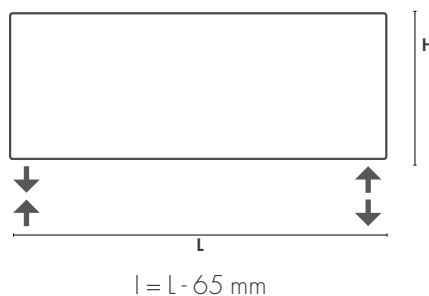

ARGO

disponibile in versione idraulico
available in hydraulic version

L (mm)	H (mm)	WATT $\Delta t50$	VERSION	MODEL
1230	430	390		hydraulic single
1430	430	416		hydraulic single
1630	430	472		hydraulic single
1830	430	528		hydraulic single