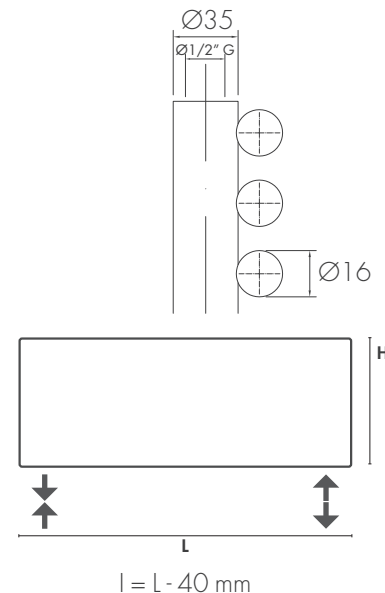

ADELPHA

disponibile in versione elettrico ed idraulico
available in electric or hydraulic version

L (mm)	H (mm)	WATT $\Delta \pm 50$	VERSION	MODEL
450	842	380		hydraulic single
450	1382	630		hydraulic single
450	1772	805		hydraulic single
500	842	425		hydraulic single
500	1382	696		hydraulic single
500	1772	892		hydraulic single
600	842	505		hydraulic single
600	1382	835		hydraulic single
600	1772	1070		hydraulic single
750	1382	985		hydraulic single
750	1772	1338		hydraulic single
1204	600	675		hydraulic single
1204	840	930		hydraulic single
1504	600	845		hydraulic single
1504	840	1160		hydraulic single
L (mm)	H (mm)	WATT	VERSION	MODEL
450	932	350		electric BASIC
450	1472	750		electric BASIC
450	1862	1000		electric BASIC
500	932	500		electric BASIC
500	1382	750		electric BASIC
500	1862	1000		electric BASIC
600	932	500		electric BASIC
600	1382	1000		electric BASIC

ADELPHA CHROME

L (mm)	H (mm)	WATT Δ t50	VERSION	MODEL
500	842	298		hydraulic single
500	1382	487		hydraulic single
500	1772	624		hydraulic single
600	842	355		hydraulic single
600	1382	585		hydraulic single
600	1772	749		hydraulic single
750	1772	937		hydraulic single

L (mm)	H (mm)	WATT Δ t50	VERSION	MODEL
500	842	350		electric BASIC
500	1382	500		electric BASIC
500	1772	750		electric BASIC
600	842	350		electric BASIC
600	1382	500		electric BASIC
600	1772	750		electric BASIC
750	1772	750		electric BASIC

ADELPHA GOLD

L (mm)	H (mm)	WATT $\Delta t50$	VERSION	MODEL	GOLD €
500	842	390		hydraulic single	1.396,50
500	1382	535		hydraulic single	2.075,50
500	1772	685		hydraulic single	2.681,00
L (mm)	H (mm)	WATT	VERSION	MODEL	GOLD €
500	912	350		electric BASIC	2.205,00
500	912	350		electric EASY2	2.380,00
500	1452	500		electric BASIC	2.695,00
500	1452	500		electric EASY2	2.870,00
500	1842	750		electric BASIC	3.150,00
500	1842	750		electric EASY2	3.325,00