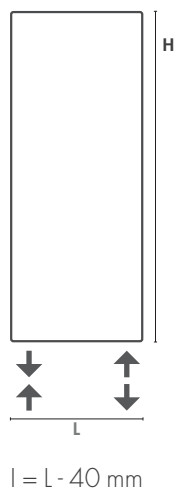

ADELPHA

disponibile in versione elettrico ed idraulico
available in electric or hydraulic version

L (mm)	H (mm)	WATT $\Delta \pm 50$	VERSION	MODEL
450	842	380		hydraulic single
450	1382	630		hydraulic single
450	1772	805		hydraulic single
500	842	425		hydraulic single
500	1382	696		hydraulic single
500	1772	892		hydraulic single
600	842	505		hydraulic single
600	1382	835		hydraulic single
600	1772	1070		hydraulic single
750	1382	985		hydraulic single
750	1772	1338		hydraulic single
1204	600	675		hydraulic single
1204	840	930		hydraulic single
1504	600	845		hydraulic single
1504	840	1160		hydraulic single
L (mm)	H (mm)	WATT	VERSION	MODEL
450	932	350		electric BASIC
450	1472	750		electric BASIC
450	1862	1000		electric BASIC
500	932	500		electric BASIC
500	1382	750		electric BASIC
500	1862	1000		electric BASIC
600	932	500		electric BASIC
600	1382	1000		electric BASIC