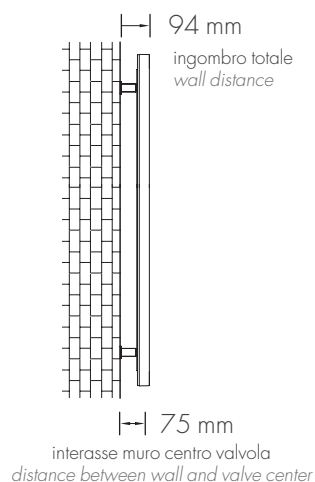

ADELPHA

disponibile in versione elettrico ed idraulico
available in electric or hydraulic version

L (mm)	H (mm)	WATT $\Delta \pm 50$	VERSION	MODEL
450	842	380		hydraulic single
450	1382	630		hydraulic single
450	1772	805		hydraulic single
500	842	425		hydraulic single
500	1382	696		hydraulic single
500	1772	892		hydraulic single
600	842	505		hydraulic single
600	1382	835		hydraulic single
600	1772	1070		hydraulic single
750	1382	985		hydraulic single
750	1772	1338		hydraulic single
1204	600	675		hydraulic single
1204	840	930		hydraulic single
1504	600	845		hydraulic single
1504	840	1160		hydraulic single
L (mm)	H (mm)	WATT	VERSION	MODEL
450	932	350		electric BASIC
450	1472	750		electric BASIC
450	1862	1000		electric BASIC
500	932	500		electric BASIC
500	1382	750		electric BASIC
500	1862	1000		electric BASIC
600	932	500		electric BASIC
600	1382	1000		electric BASIC

ADELPHA CHROME

L (mm)	H (mm)	WATT Δ t50	VERSION	MODEL
500	842	298		hydraulic single
500	1382	487		hydraulic single
500	1772	624		hydraulic single
600	842	355		hydraulic single
600	1382	585		hydraulic single
600	1772	749		hydraulic single
750	1772	937		hydraulic single